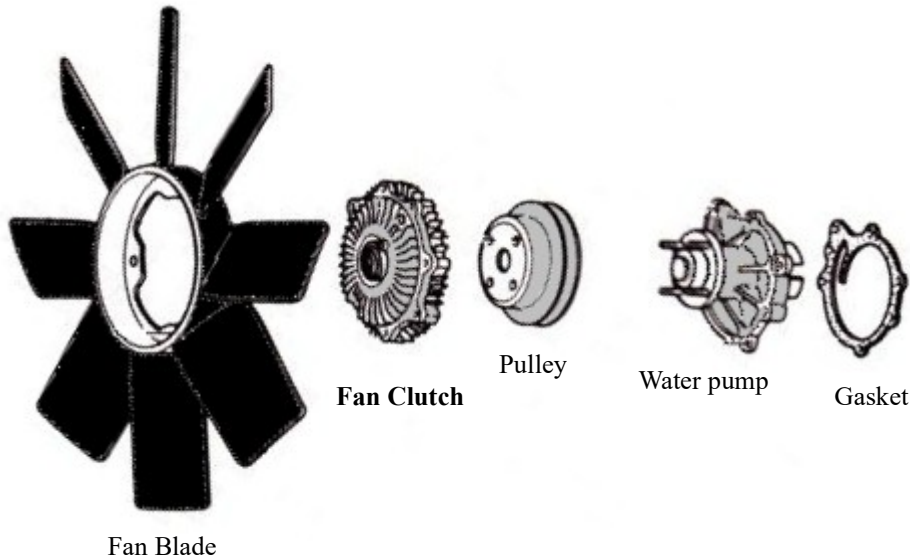

Fan clutch is a component of the cooling system that varies the fan speed to meet the cooling needs of the engine. When the engine reach the point of heat fan clutch will start operate for cooling purpose . Fan clutch applied with fan blade, water pump and pulley.