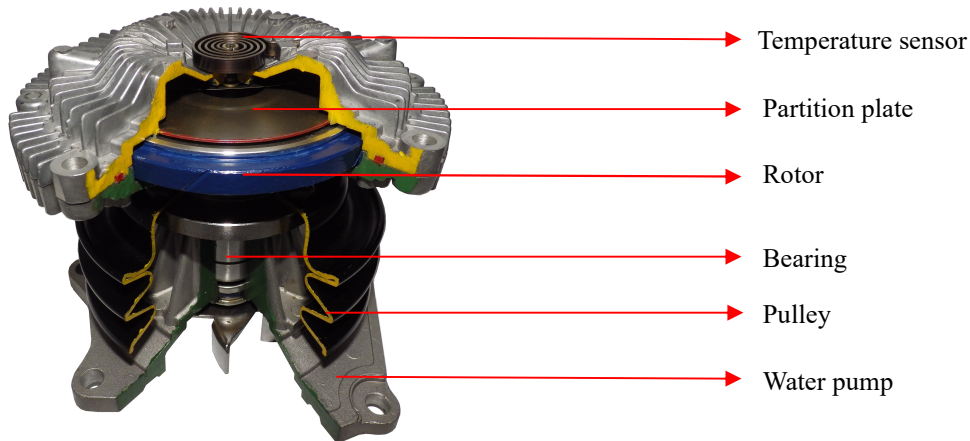

The air temperature passing through the radiator sensed by the temperature sensor, also as known as bi-metal thermal spring on the middle of the fuel pump. When it senses the valve inside of the clutch will works as a switch to open a reservoir containing silicone fluid inside the clutch, When cold the silicone fluid will pumped to reservoir and hot the silicone fluid will transferred to working area thereby increasing the fan speed and works as cooling purposes.