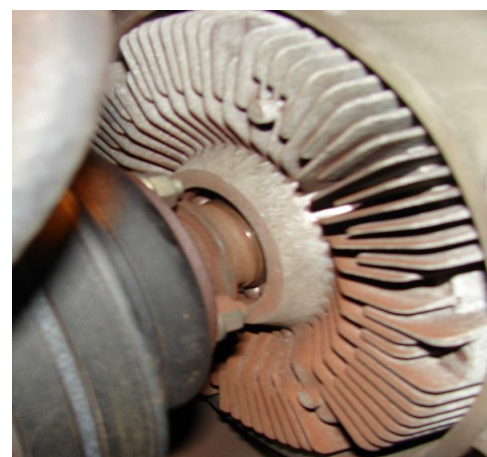

FAN CLUTCH TROUBLESHOOTING

FAILURE SYMPTOM	Overheating
	Loss of horsepower
	Bad mpg
	Dirty Fan Clutch
	Excess Vibration
	Noise
	Fan spins excessively

CAUSE OF FAILURE	Worn out Bearing
	Silicon Fluid Leaks
	Broken or Missing Components
	Unbalance when installment
	Over torque
	Improper tightened belts

Unbalance